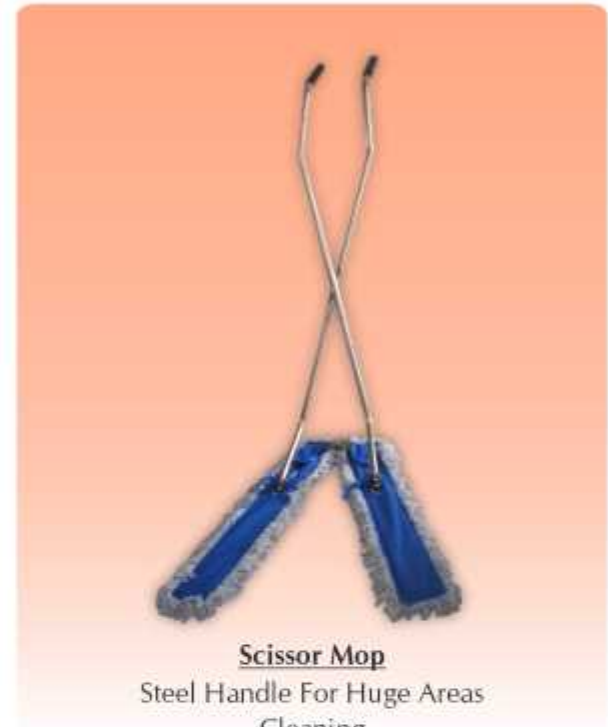

Scissor Mop
Steel Handle For Huge Areas
Cleaning

Hygienic Brushes