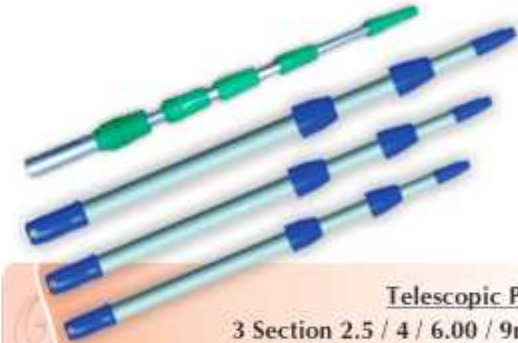

Telescopic Poles
3 Section 2.5 / 4 / 6.00 / 9mtr.,
5 Section - 9 / 11mtr., Aluminium Pole

Flat Spray Bottle 500ml

Floor Scraper
Floor / Window Scraper
In Plastic / Metal Body
With Changeable Blade

Mini Scraper
Plastic Scraper
Changeable Blade