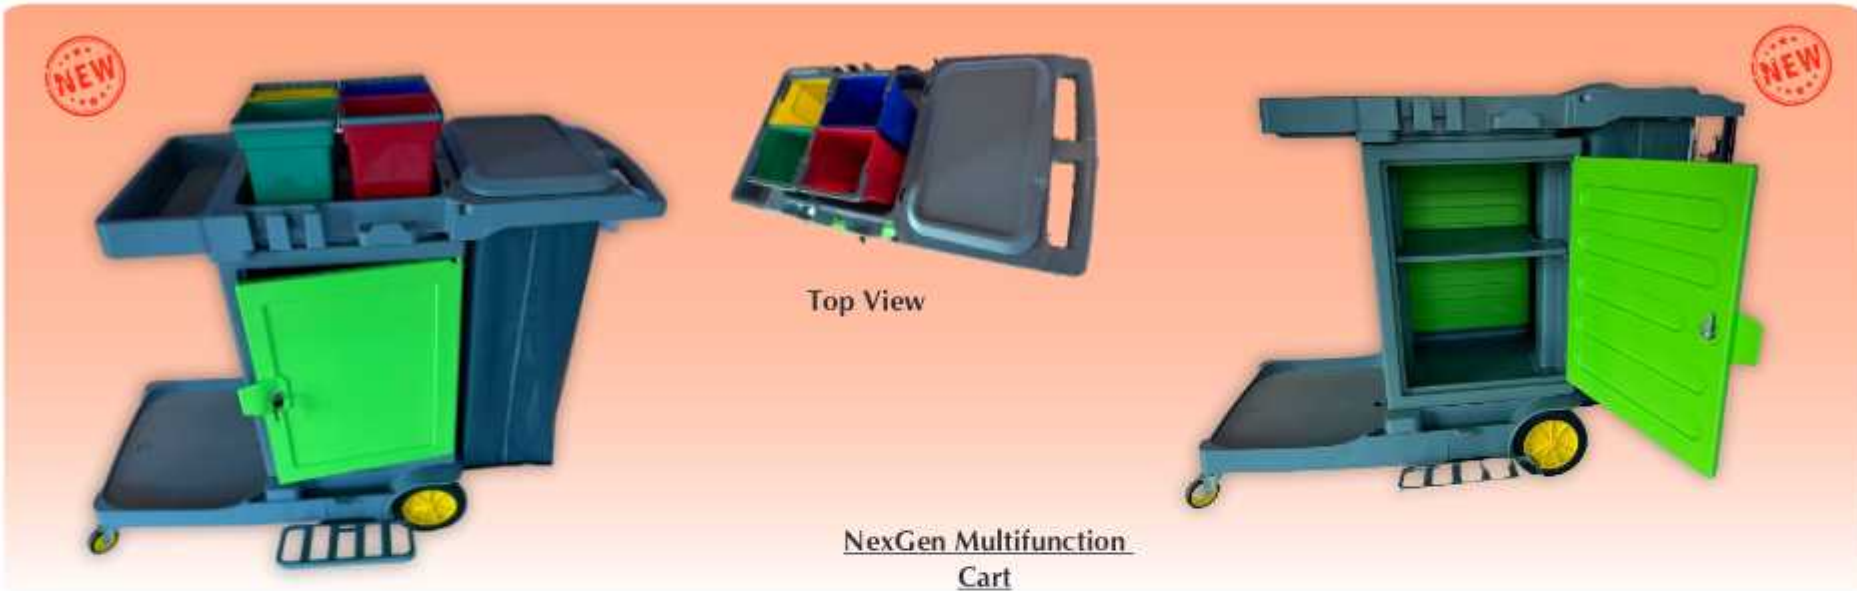

Buckets / Trolleys